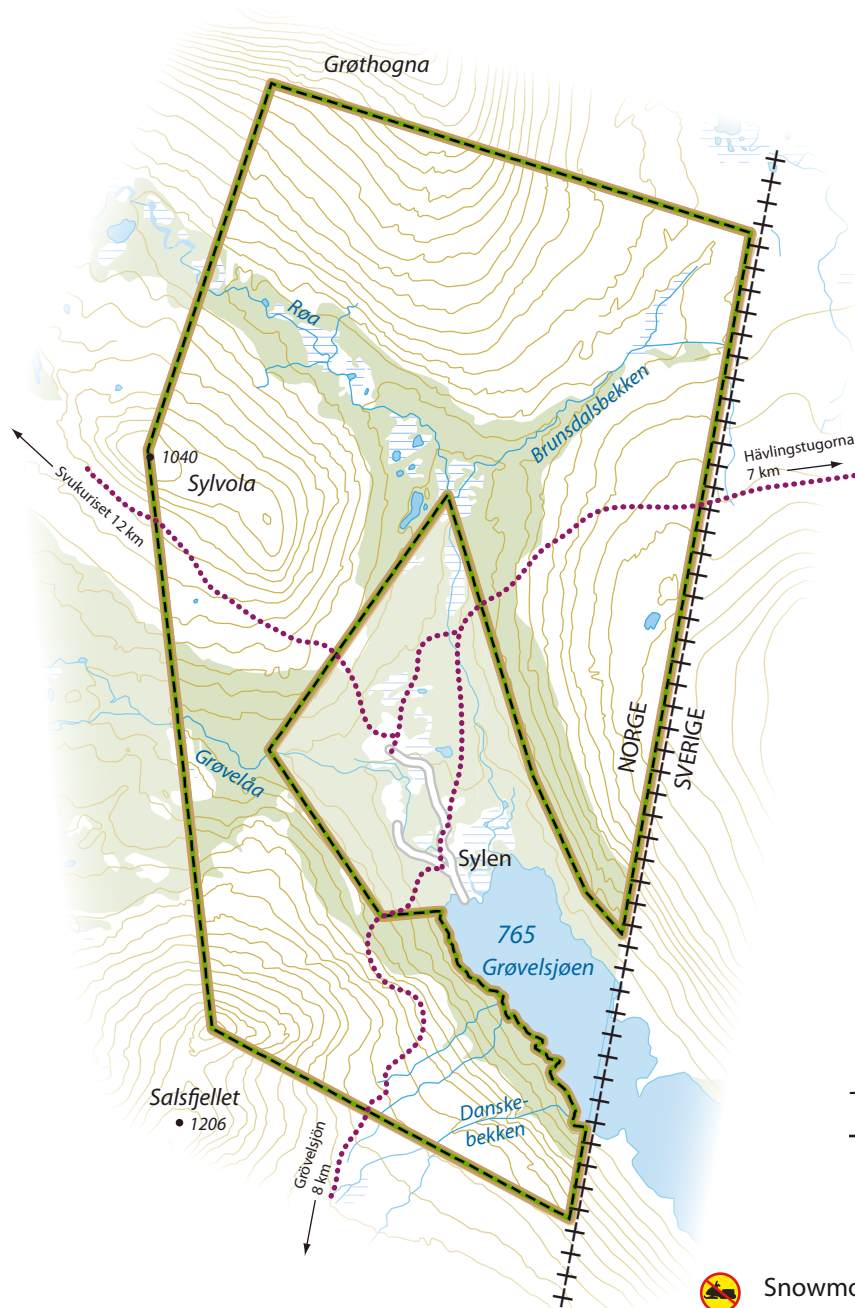

Grøvelsjøens Nature Reserve

KEY TO SYMBOLS

- marked trail for summer use
- boundary of nature reserve
- ++++ national boundary

 Snowmobiles are prohibited in the nature reserve.

This overview map is not intended to be used for tours and excursions in the area. You need a proper mountain map. Visitors must check status and opening hours of cottages before setting out.